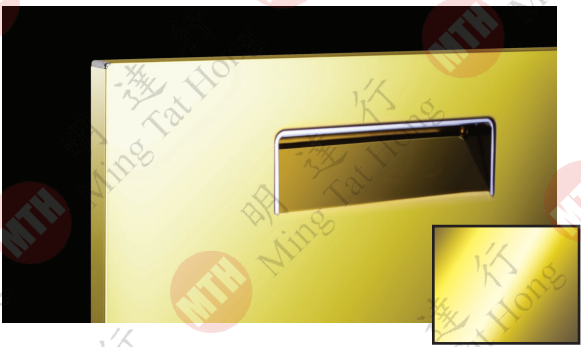

SS-11 #304 Black Hairline