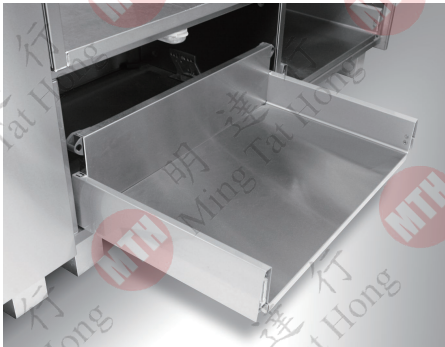

Features:

DEM Made
All in One
No waste of space
Modern fashion design

產品特點：

可制定組裝及呎吋
一體式設計
實用無浪費空間
現代時尚設計

Mini Cabinet Series

迷你版定尺廚櫃系列

Features:

No Welding Connection
Protective Environment Design
Mini Design with A Full Set Function

產品特點：

無縫點焊，分體板式結構
完美的內置式設計，新穎的修飾
整體配置齊全，小巧精細

Feature of Kitchen 廚櫃特點

The Full Stainless Steel Drawer 不銹鋼抽屜板

The Fully Stainless Steel Panel Is Matched Various Drawer Slide.

1. 清潔簡易，檔次高端大氣
2. 防污，防潮，防腐，防蟲蛀

L-Shape Corner of Cabinet 免拉手不銹鋼櫃體