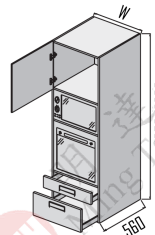

Item No.	W
O2DD1A-1950	600
O2DD1A-2200	600

560(D) x 1950(H) / 2200(H)

with two drawers and one door in type B