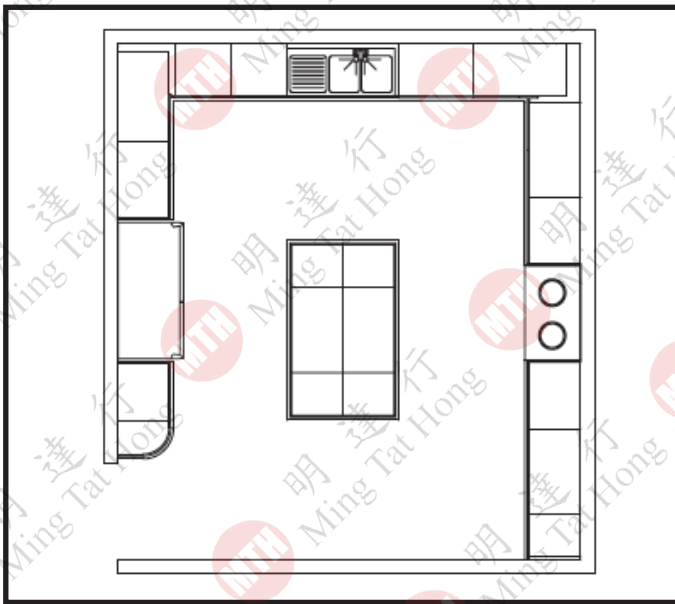

OEM Case Preview

Elite quality of the stainless steel Cabinet

- #304 raw material of the stainless steel
- Detail perfect from every point of view
- SGS ISO 9001:2000 certification
- Custom assembled and OEM service
- Non-print mark finished treatment
- Easier maintenance, cleaning and hygiene
- Protective environment