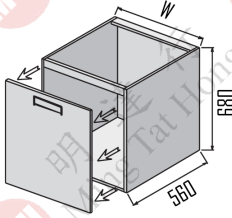

with two drawers and one door in type A

Item No.	W
O2DD1A-1950	600
O2DD1A-2200	600

560(D) x 1950(H) / 2200(H)

with two drawers and one door in type B

Item No.	W
O2DD1B-1950	600
O2DD1B-2200	600

Base Drawer Unit

櫃桶櫃

560(D) x 680(H)

with one drawer

Item No.	W
B1D:150	150
B1D:200	200
B1D:300	300
B1D:400	400
B1D:450	450
B1D:500	500
B1D:600	600

560(D) x 680(H)

with three drawers in type A

Item No.	W
B3DA:400	400
B3DA:450	450
B3DA:500	500
B3DA:600	600
B3DA:800	800
B3DA:900	900