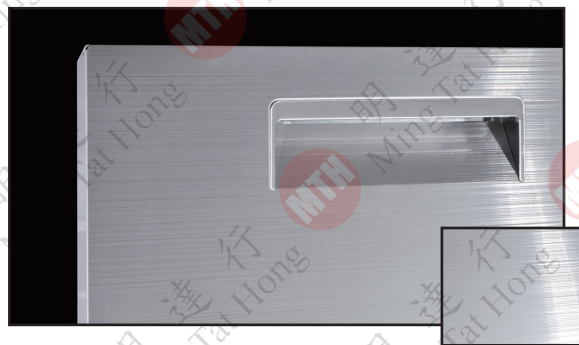

SS-13 #304 Rose Golden Stone

香檳銀